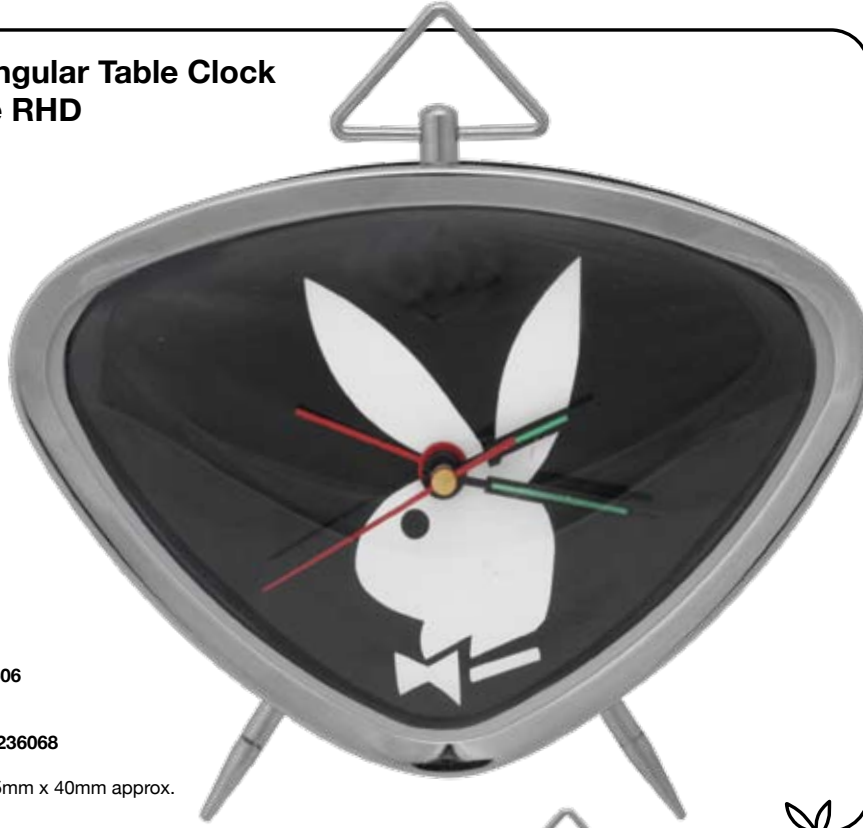

Product Code: 23545  
Pack Quantity: 6  
Master Carton: 6  
Barcode: 5060075235450

Size: 380mm x 70mm

**Black Chrome Wall Clock with White RHD**

Product Code: 23542  
Pack Quantity: 6  
Master Carton: 6  
Barcode: 5060075235429

Size: 245mm x 45mm

**Pink Chrome Wall Clock with White RHD**

Product Code: 23626  
Pack Quantity: 6  
Master Carton: 6  
Barcode: 5060075236266

Size: 245mm x 45mm

**Black Triangular Table Clock with White RHD**

Product Code: **23606**  
Pack Quantity: **4**  
Master Carton: **12**  
Barcode: **5060075236068**

Size: 150mm x 135mm x 40mm approx.

**Magenta Round Table Clock with White RHD**

Product Code: **23627**  
Pack Quantity: **4**  
Master Carton: **12**  
Barcode: **5060075236273**

Size: 150mm x 150mm x 130mm approx.

**Magenta Triangular Table Clock with White RHD**

Product Code: **23632**  
Pack Quantity: **4**  
Master Carton: **12**  
Barcode: **5060075236327**

Size: 150mm x 135mm x 40mm approx